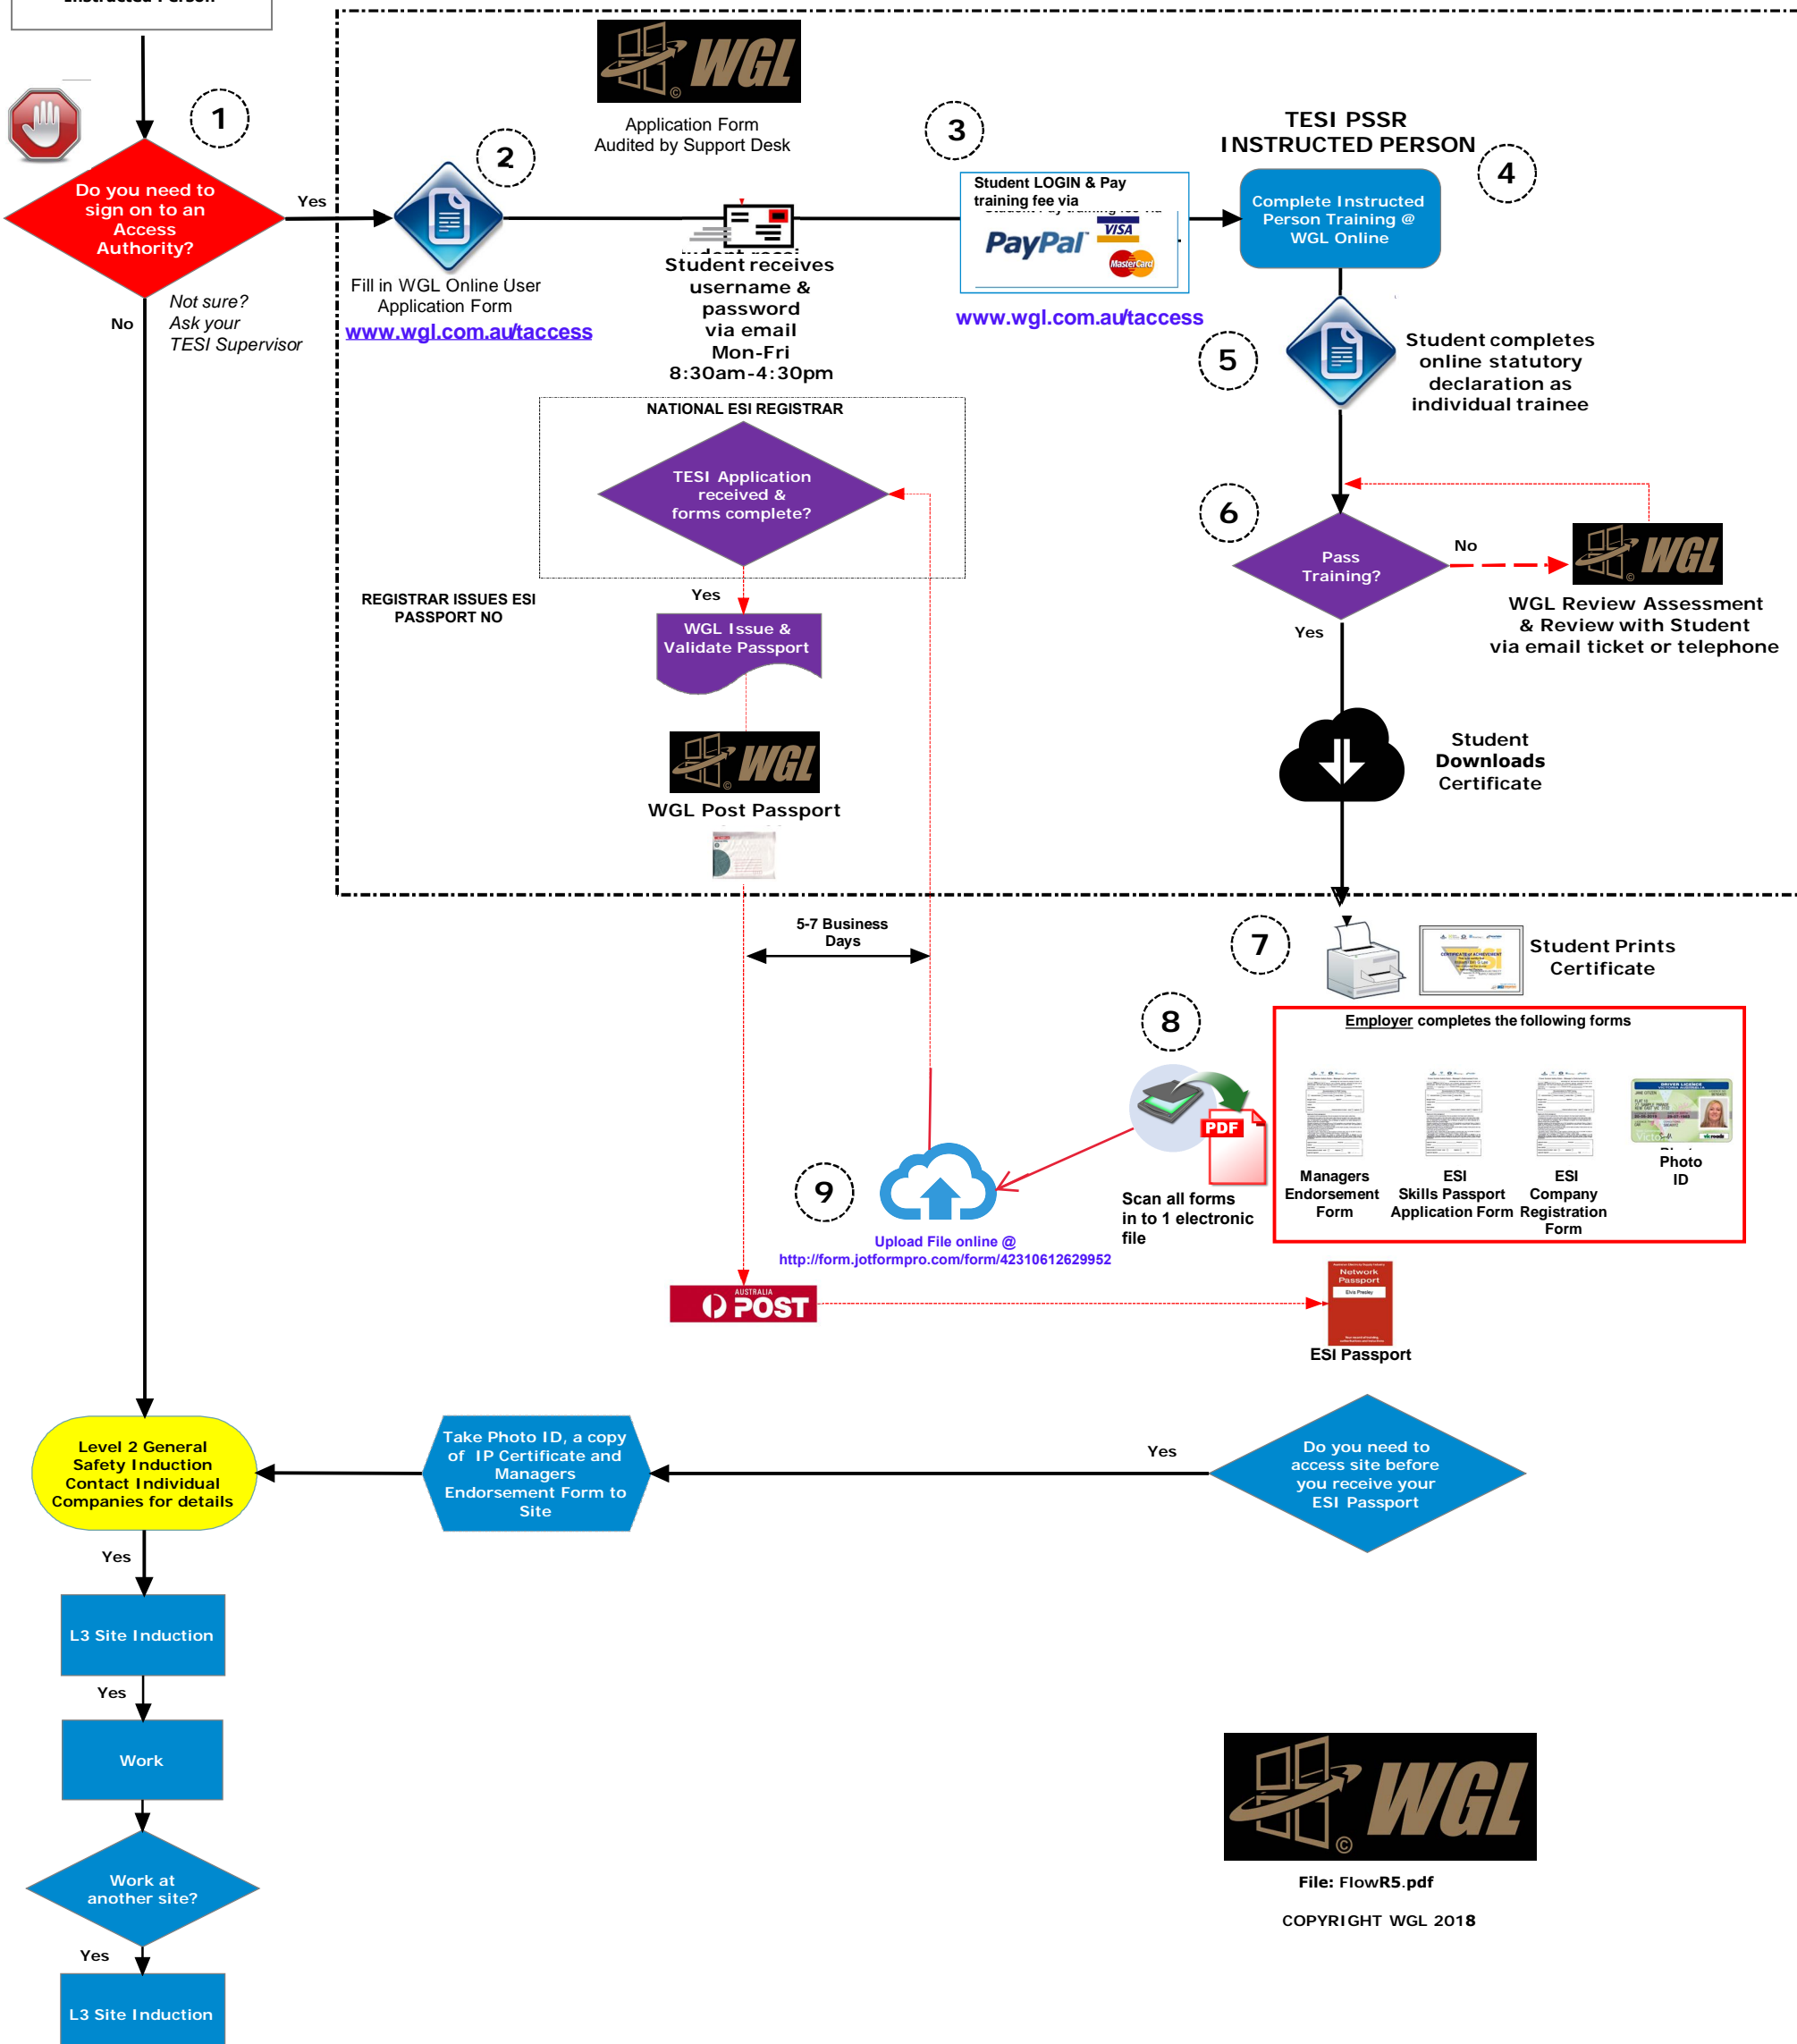

Tasmania PSSR Instructed Person Online Training Process

Training to Access TESI or NBN Work Sites
Become a PSSR Instructed Person

File: FlowR5.pdf
COPYRIGHT WGL 2018